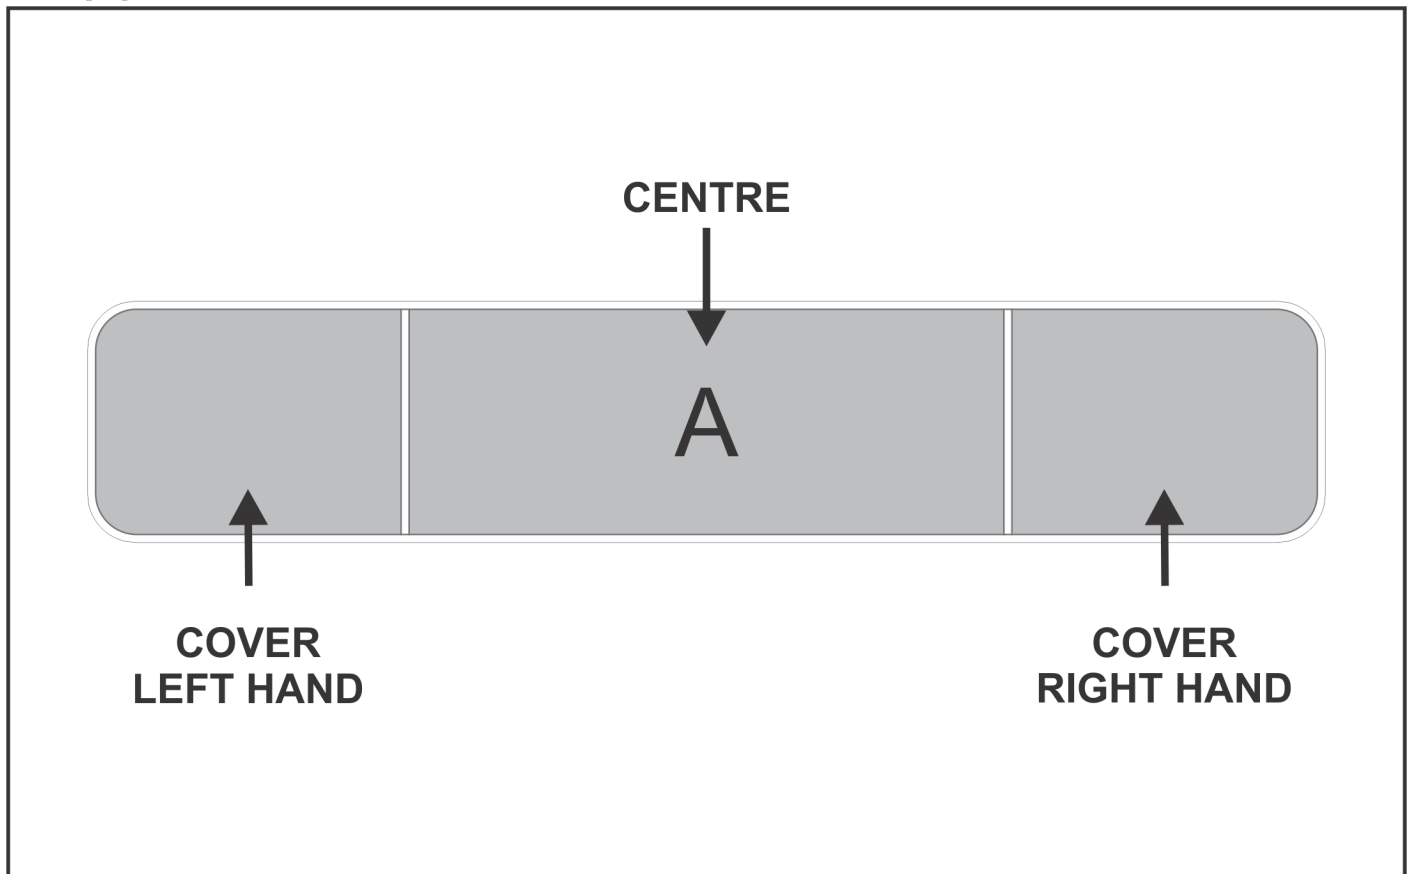

### Need to know:

- Includes 1-Position Sublimation (setup fees apply)
- **Please Note: We cannot guarantee 100% logo Alignment on all Brandable Panels.**

#### **Position A**

1. Custom Sublimation A (CPSUB-A)  
Full Colour  
Size: 739mm wide x 325mm high